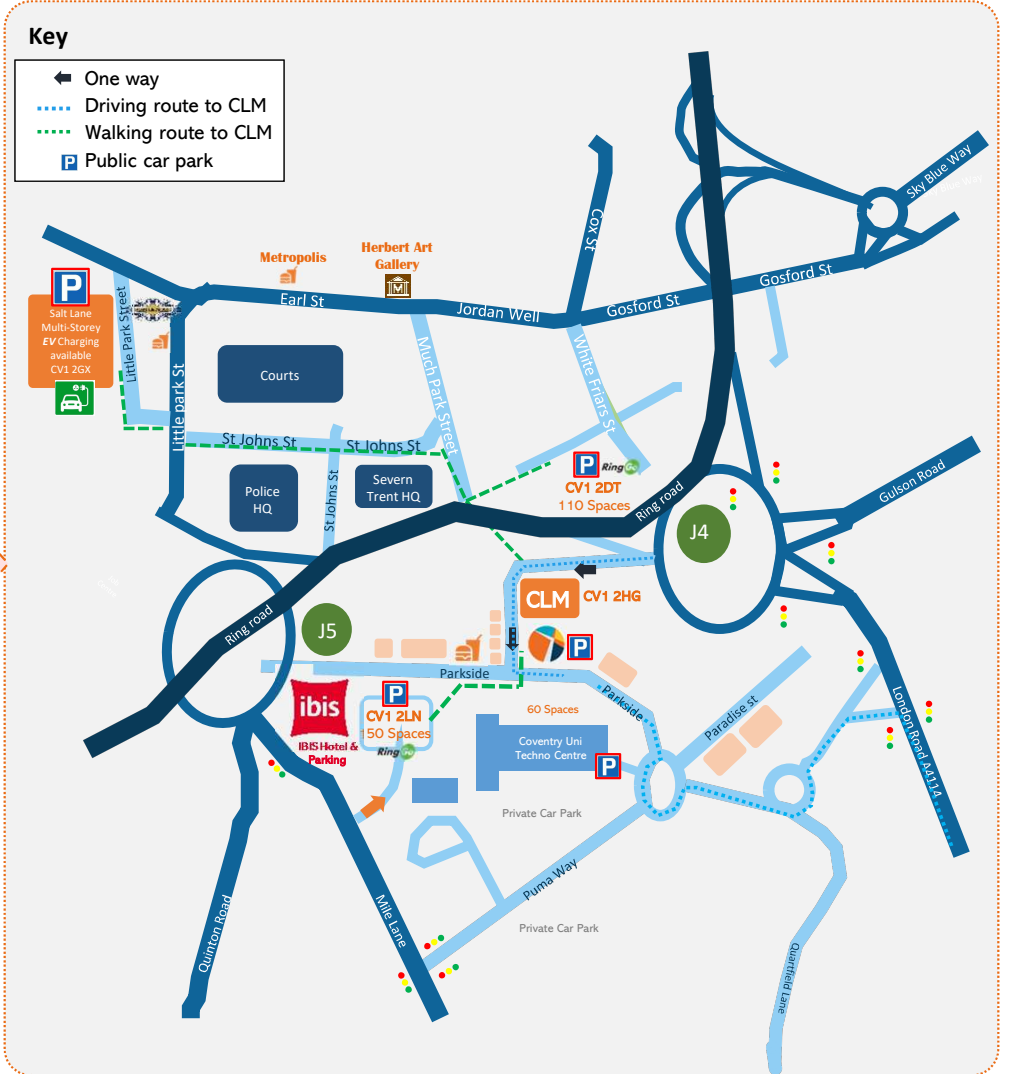

CLM Conferencing & Events

P Parking options for CLM Events

- | | | | |
|--|--------------|---|-------------------------|
| 1) CLM - Drop off / accessible | c. 20 spaces | Sat Nav: CV1 2HG | |
| 2) Cov Uni TechnoCentre (free) | c.60 spaces | Sat Nav: CV1 TT | >2 minute walk to CLM |
| 3) IBIS Hotel <i>RingGo</i> or pay at hotel | 150 spaces | Sat Nav: CV1 2LN (off Mile Lane) | >2 minute walk to CLM |
| | | <i>RingGo - hourly rates available or £5 all day rate payable at hotel reception (with valid discount conference cod)</i> | |
| 4) Whitefriars public car park <i>RingGo</i> | 100 spaces | Sat Nav: CV1 2DT | >2 minute walk to CLM |
| 5) Salt Lane Multi-Storey (and EV) | 200 spaces | Sat Nav: CV1 2GX | 5-10 minute walk to CLM |

Key

- ◀ One way
- ⋯ Driving route to CLM
- ⋯ Walking route to CLM
- P Public car park

To:
M1 London
M40 Oxford
M69 Leicester
A46 Warwick
A45/M45 Northampton
Coventry Airport